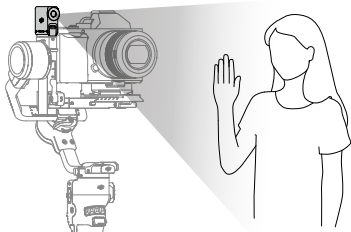

4

<https://s.dji.com/guide85>

OR

EN

1. NATO Port
2. Front Dial
3. Charging Port (USB-C)
4. Touchscreen
5. Joystick Mode Switch
6. M Button
7. Camera Control Button
8. Joystick
9. Gimbal Mode Switch
10. RSS Camera Control Port (USB-C)
11. Tilt Axis
12. Roll Axis
13. Pan Axis
14. Power Button
15. Trigger